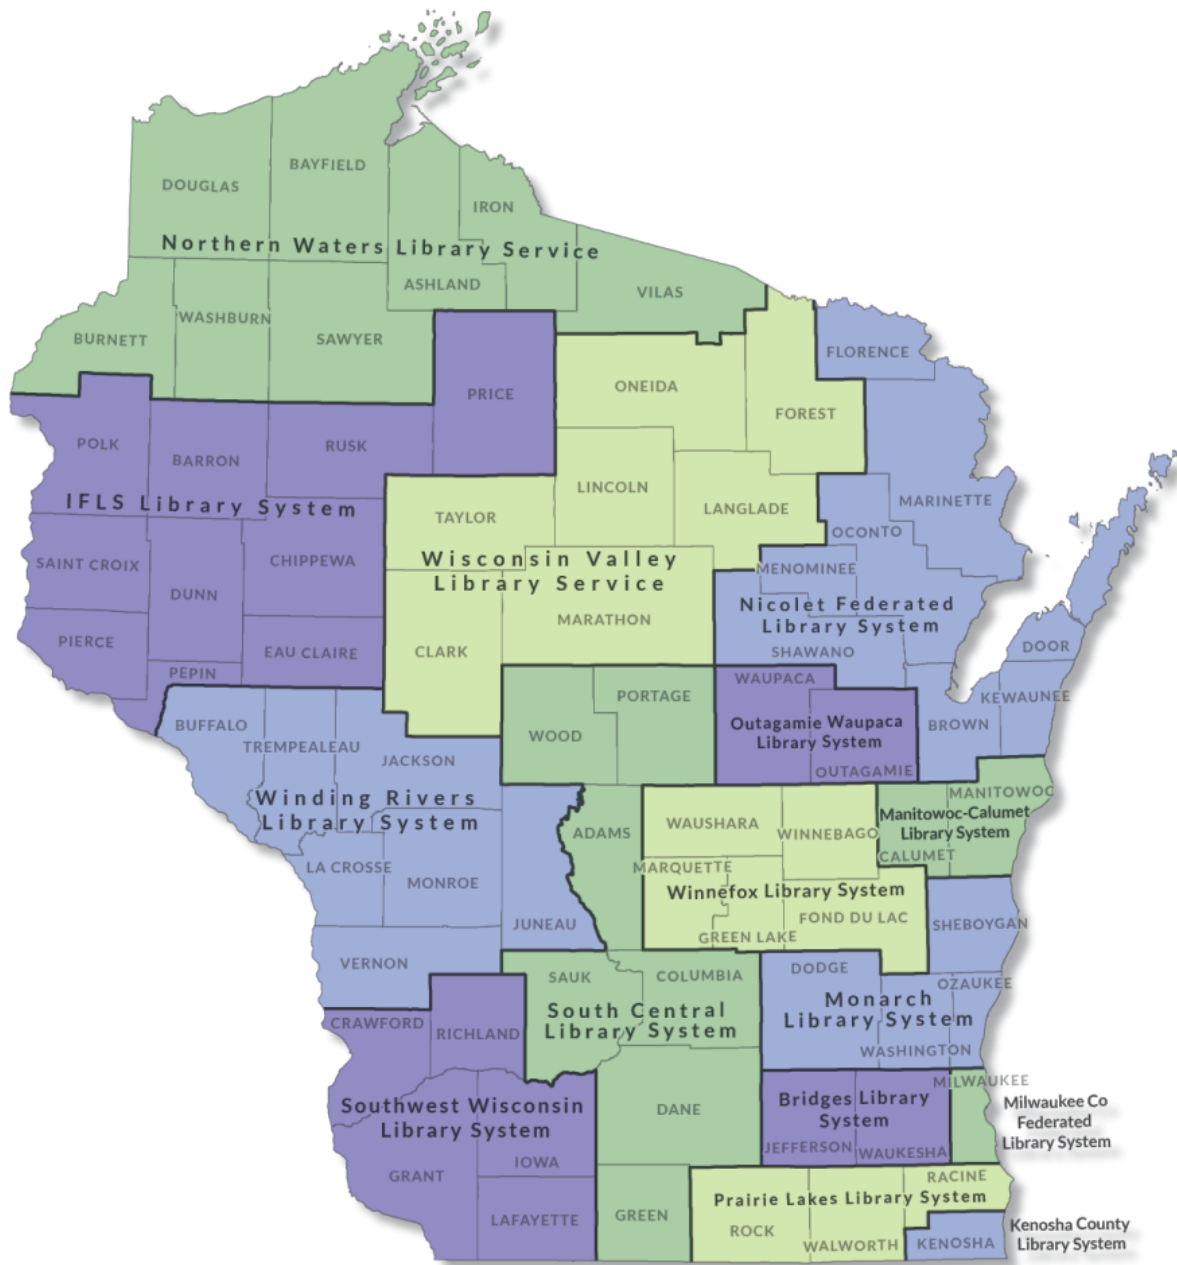

Wisconsin Public Library Systems

Contact information for each library system is on the reverse side.

Bridges Library System 741 N. Grand Avenue, Suite 210 Waukesha, WI 53186-4841	Karol Kennedy, Director (262) 896-8081 kkennedy@bridgeslibrarysystem.org
IFLS Library System 1538 Truax Boulevard Eau Claire, WI 54703-1569	John Thompson, Director (715) 839-5082 thompson@ifls.lib.wi.us
Kenosha County Library System 812 56th Street Kenosha, WI 53140-3735	Barbara Brattin, Director (262) 564-6324 bbrattin@mykpl.info
Manitowoc-Calumet Library System 707 Quay Street Manitowoc, WI 54220-4539	Rebecca Scherer, Director (920) 686-3051 rscherer@mcls.lib.wi.us
Milwaukee County Federated Library System 709 N. 8th Street Milwaukee, WI 53233-2414	Steve Heser, Director (414) 286-8149 steve.heser@mcfls.org
Monarch Library System 4632 S. Taylor Drive Sheboygan, WI 53081	Riti Grover, Director (920) 208-4900, ext. 312 rgrover@monarchlibraries.org
Nicolet Federated Library System 1595 Allouez Avenue, Suite 4 Green Bay, WI 54311-6267	Tracy Vreeke, Director (920) 448-4414 tvreeke@nflsoffice.org
Northern Waters Library Service Ashland Industrial Park 3200 Lakeshore Drive East Ashland, WI 54806-2510	Sherry Anderson, Director (715)-682-2365 sanderson@northernwaters.org
Outagamie Waupaca Library System 3373 West Brewster Street Appleton, WI 54914	Bradley Shipps, Director (920) 832-6190 bshipps@owlsweb.org
Prairie Lakes Library System 29134 Evergreen Drive #600 Waterford, WI 53185	Stephen Ohs, Director (262) 514-4500, ext. 68 sohs@prairielakes.info
South Central Library System 4610 S. Biltmore Lane, Suite 101 Madison, WI 53718-2153	Martha Van Pelt, Director (608) 246-7975 mvanpelt@scls.info
Southwest Wisconsin Library System 1300 Industrial Drive, Suite 2 Fennimore, WI 53809-9579	Angela Noel, Director (608) 822-2190 director@swls.org
Winding Rivers Library System 980 W. Highway 16, Suite 1 West Salem, WI 54669	Kristen Anderson, Director (608) 789-7151, ext. 101 kristen@wrlsweb.org
Winnefox Library System 106 Washington Avenue Oshkosh, WI 54901-4985	Jeff Gilderson-Duwe, Director (920) 236-5220 gilderson-duwe@winnefox.org
Wisconsin Valley Library Service 300 N. First Street Wausau, WI 54403-5405	Marla Sepnafski, Director (715) 261-7250 msepnafski@wvls.org