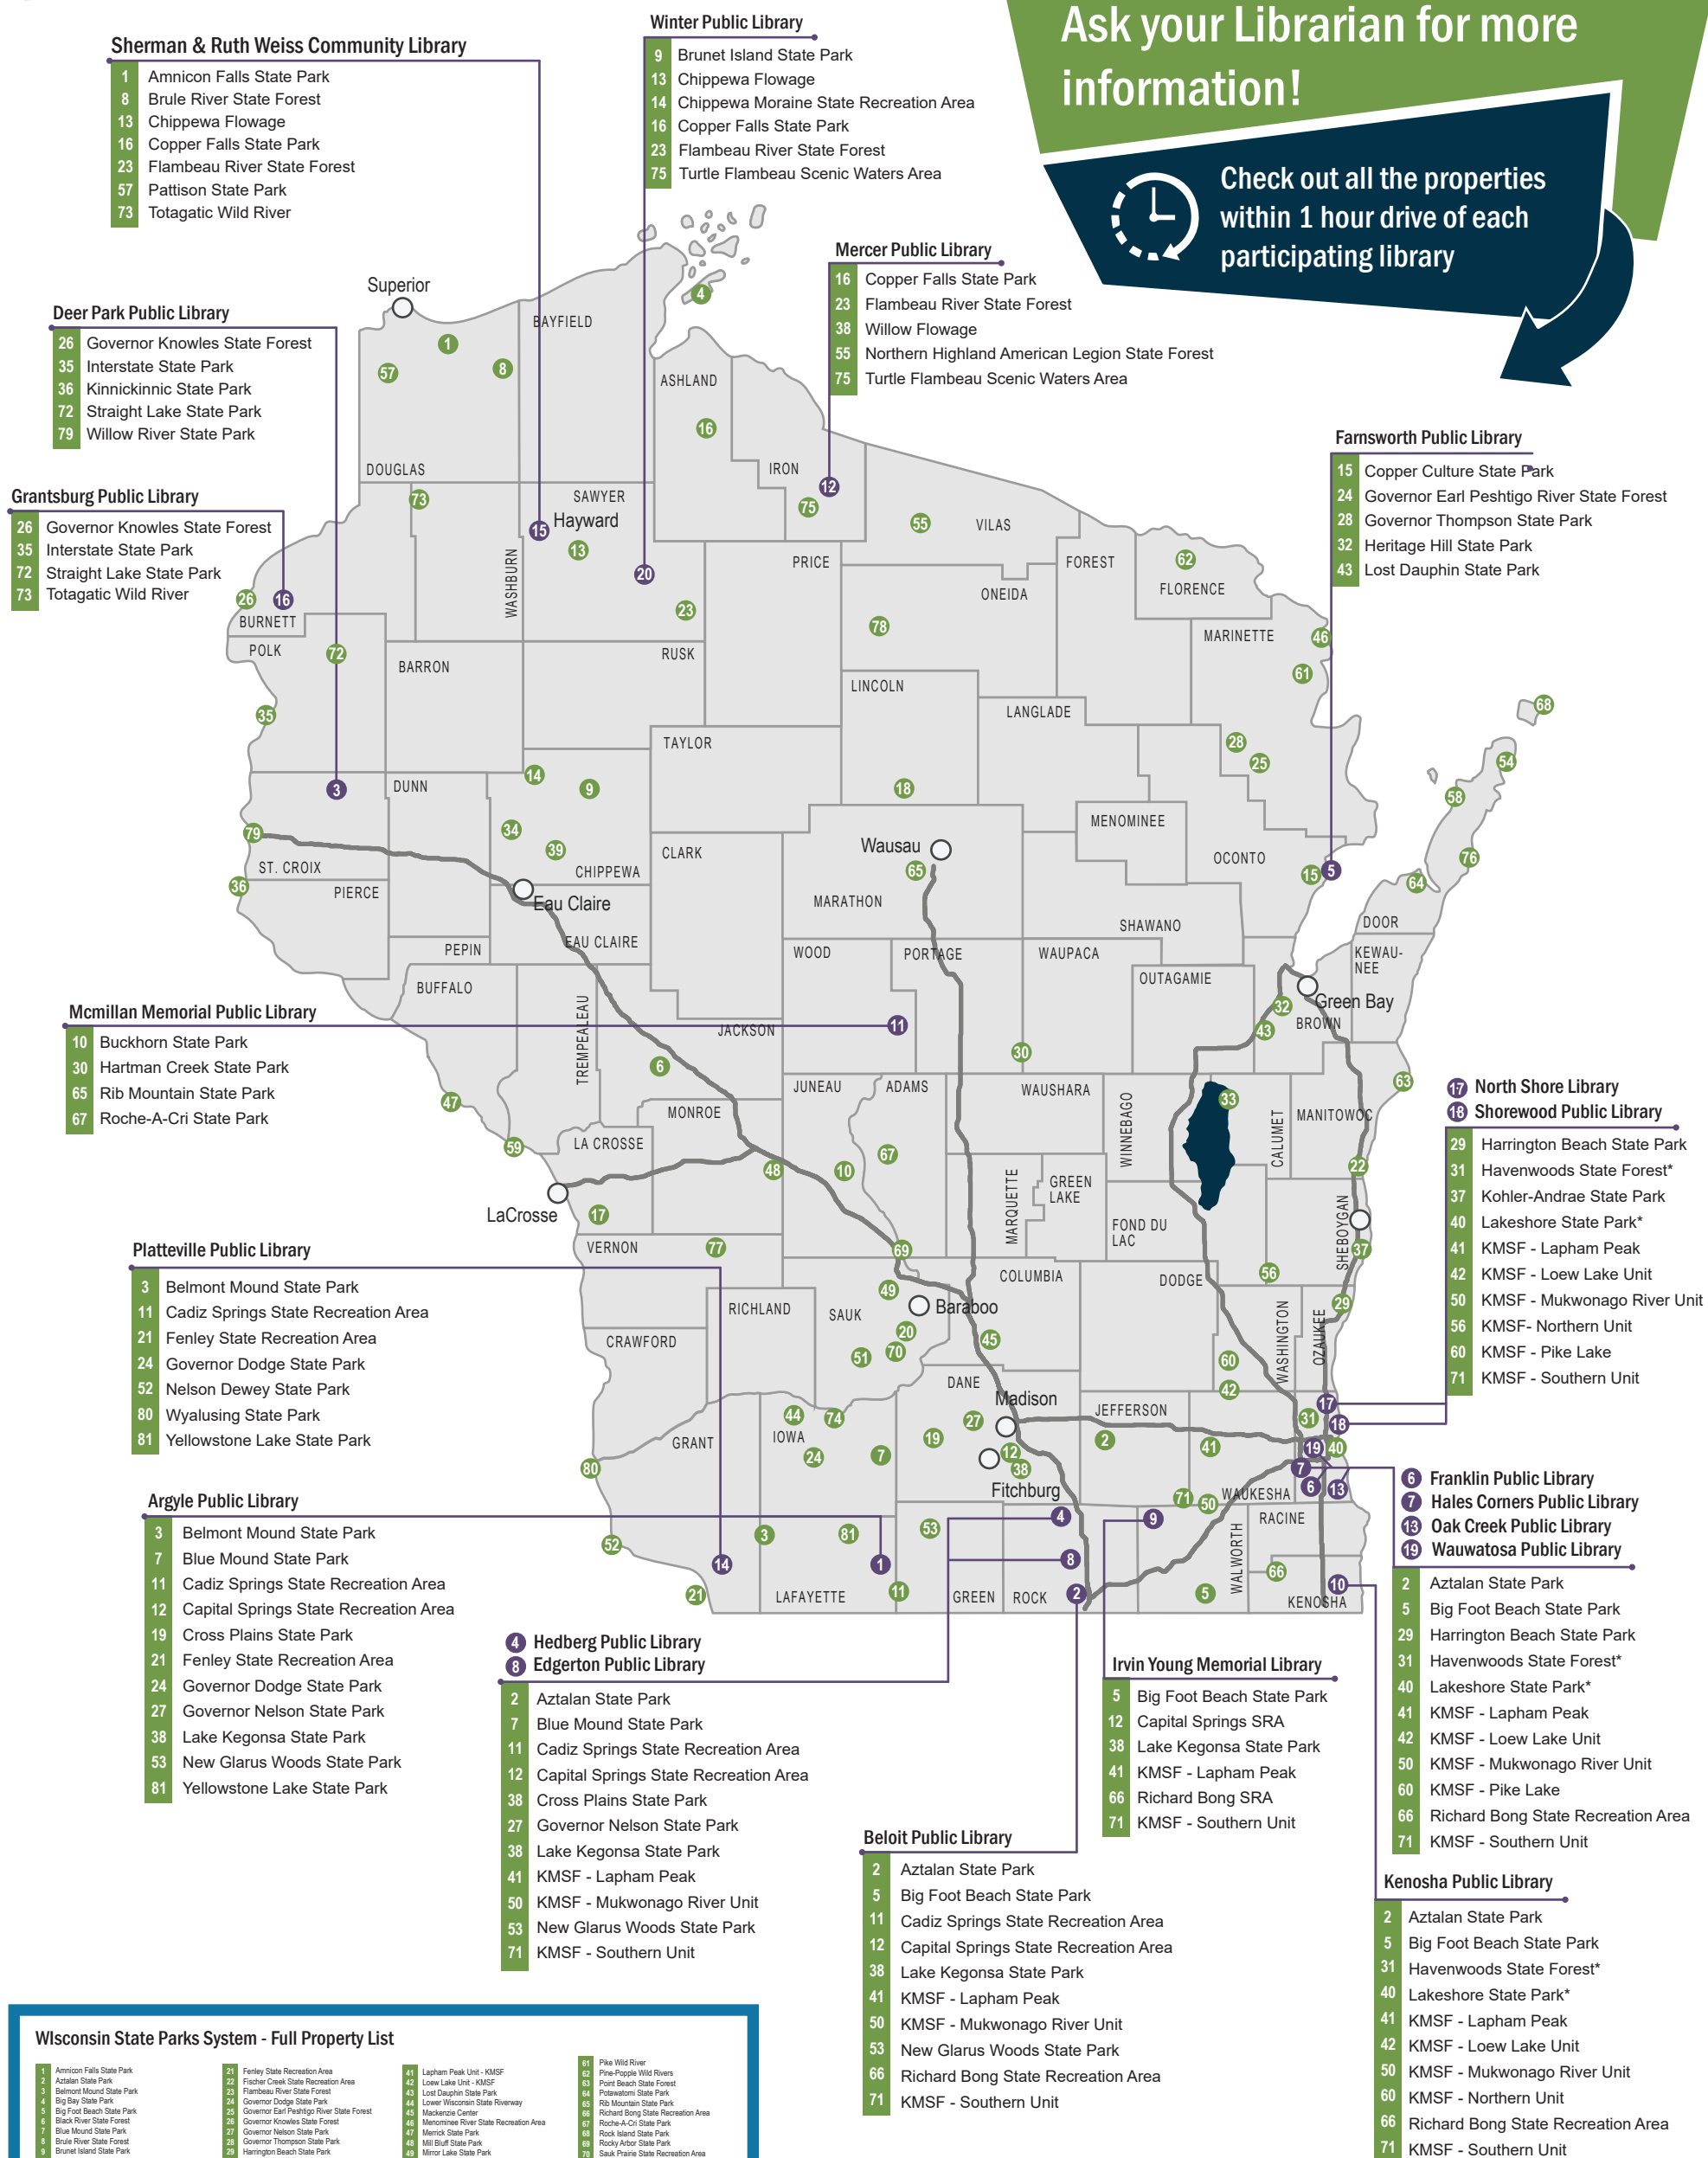

GET A FREE DAY PASS TO WISCONSIN STATE PARKS

Offer available to anyone with a library card at a participating library

Limited supply available

Nov. 1, 2022 - March 1, 2023

Ask your Librarian for more information!

Check out all the properties within 1 hour drive of each participating library

* Properties do not require a day pass
KMSF - Kettle Moraine State Forest
SRA - State Recreation Area